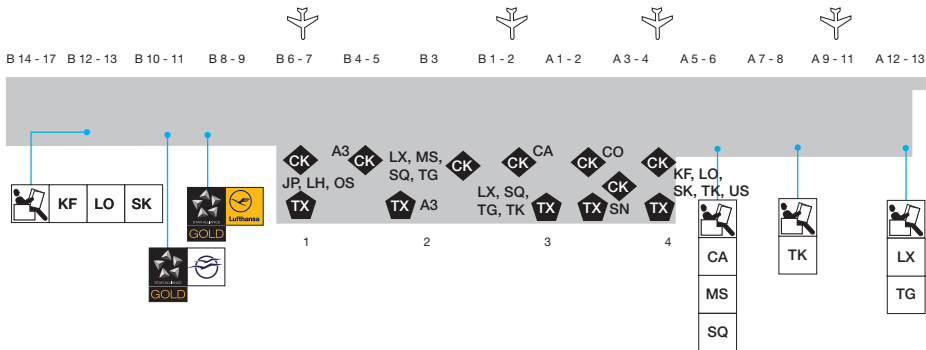

ORD

Operating Carriers: AC | CO | LH | LO | LX | NH | OZ | SK | TK | UA | US

See last-page foldout for member logos and legend

ATH

Operating Carriers: A3 | CA | CO | KF | LH | LO | LX | MS | OS | SK | SN | SQ | TG | TK | US

See last-page foldout for member logos and legend